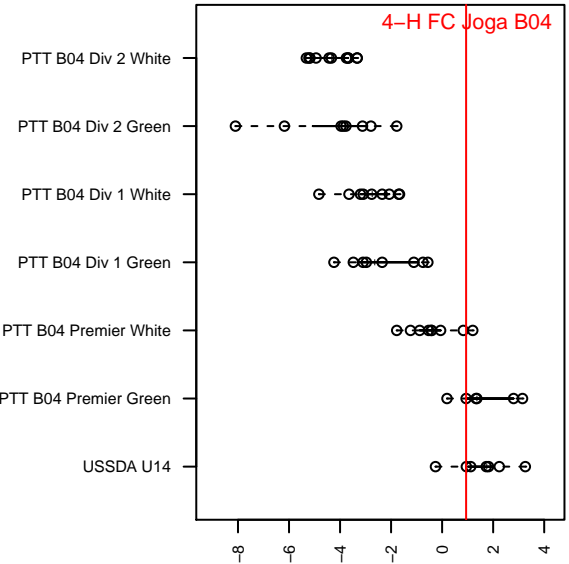

# 4-H FC Joga B04

, OR  
 B04 total strength=1383  
 attack=10.57 defense=5.39  
 fall league = PTT B04 Premier Green  
 spr league = Spr OYS B04 Premier Green

alt names used:  
 4-H 04B FC Joga  
 4-H 04B FC Joga

Venues played:  
 2016 OYS State Cup B04  
 2016 Spr OYS B04 Premier White  
 2017 Mt Hood Challenge U14 Premier  
 2017 PTT B04 Premier Green  
 2017 Spr OYS B04 Premier Green

**4-H FC Joga B04**  
 Dots are actual minus expected GF (blue circles) and GA (red triangles).  
 Blue line is smoothed change in attack strength. Red is smoothed change in defense strength.

**attack and defense variance (black dot)  
relative to other teams  
and top 10 in region**

**attack and defense rating  
relative to others at age  
and all opponents in last 13 months**

**Performance relative to 13 month average**